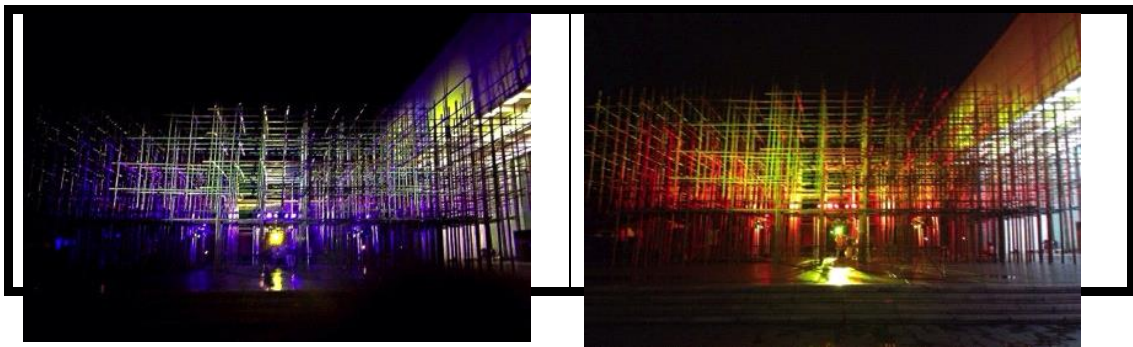

Commercial Performance Lighting Design Products :

Large-Scale Event Lighting Design Products :

Television Concert Lighting Design Products :

Installation Art Lighting Design Products :

Theatre Performance Lighting Design Products :