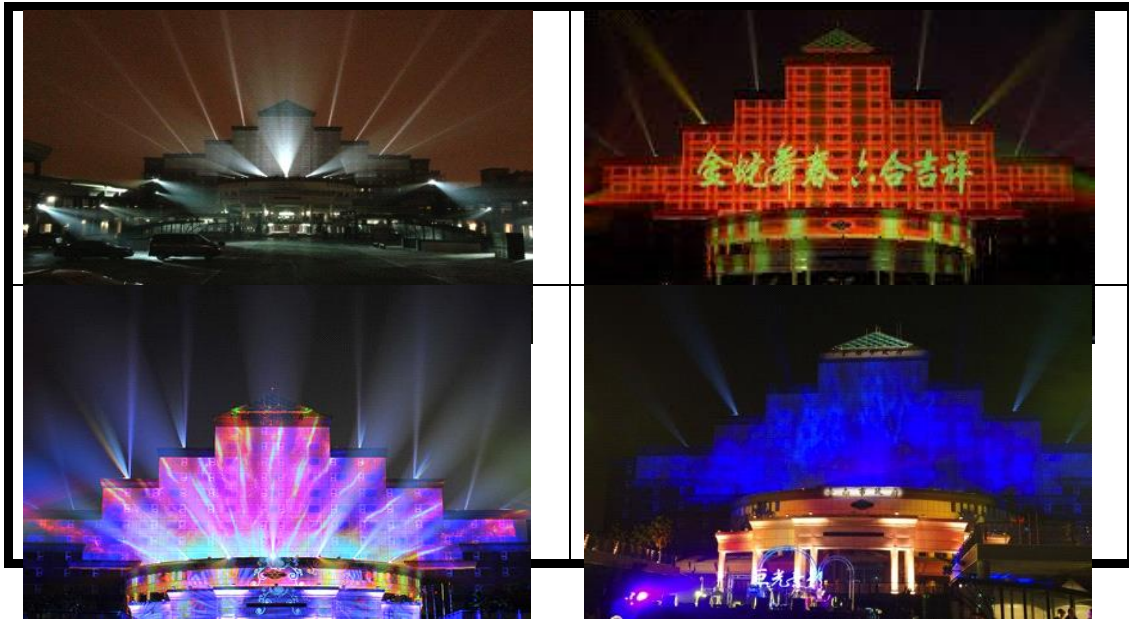

OFFPW [OVERLOAD]

BodyEDT [Mr. R] [IN&OUT] [Space Beginning]

Feng Dance Theatre [BOX]

Shinehouse Theater [The Legend of White Snake]

[Email:sungtom@gmail.com](mailto:sungtom@gmail.com)

Phone: XXXXXXXXXX

Architectural Lighting Design Products :